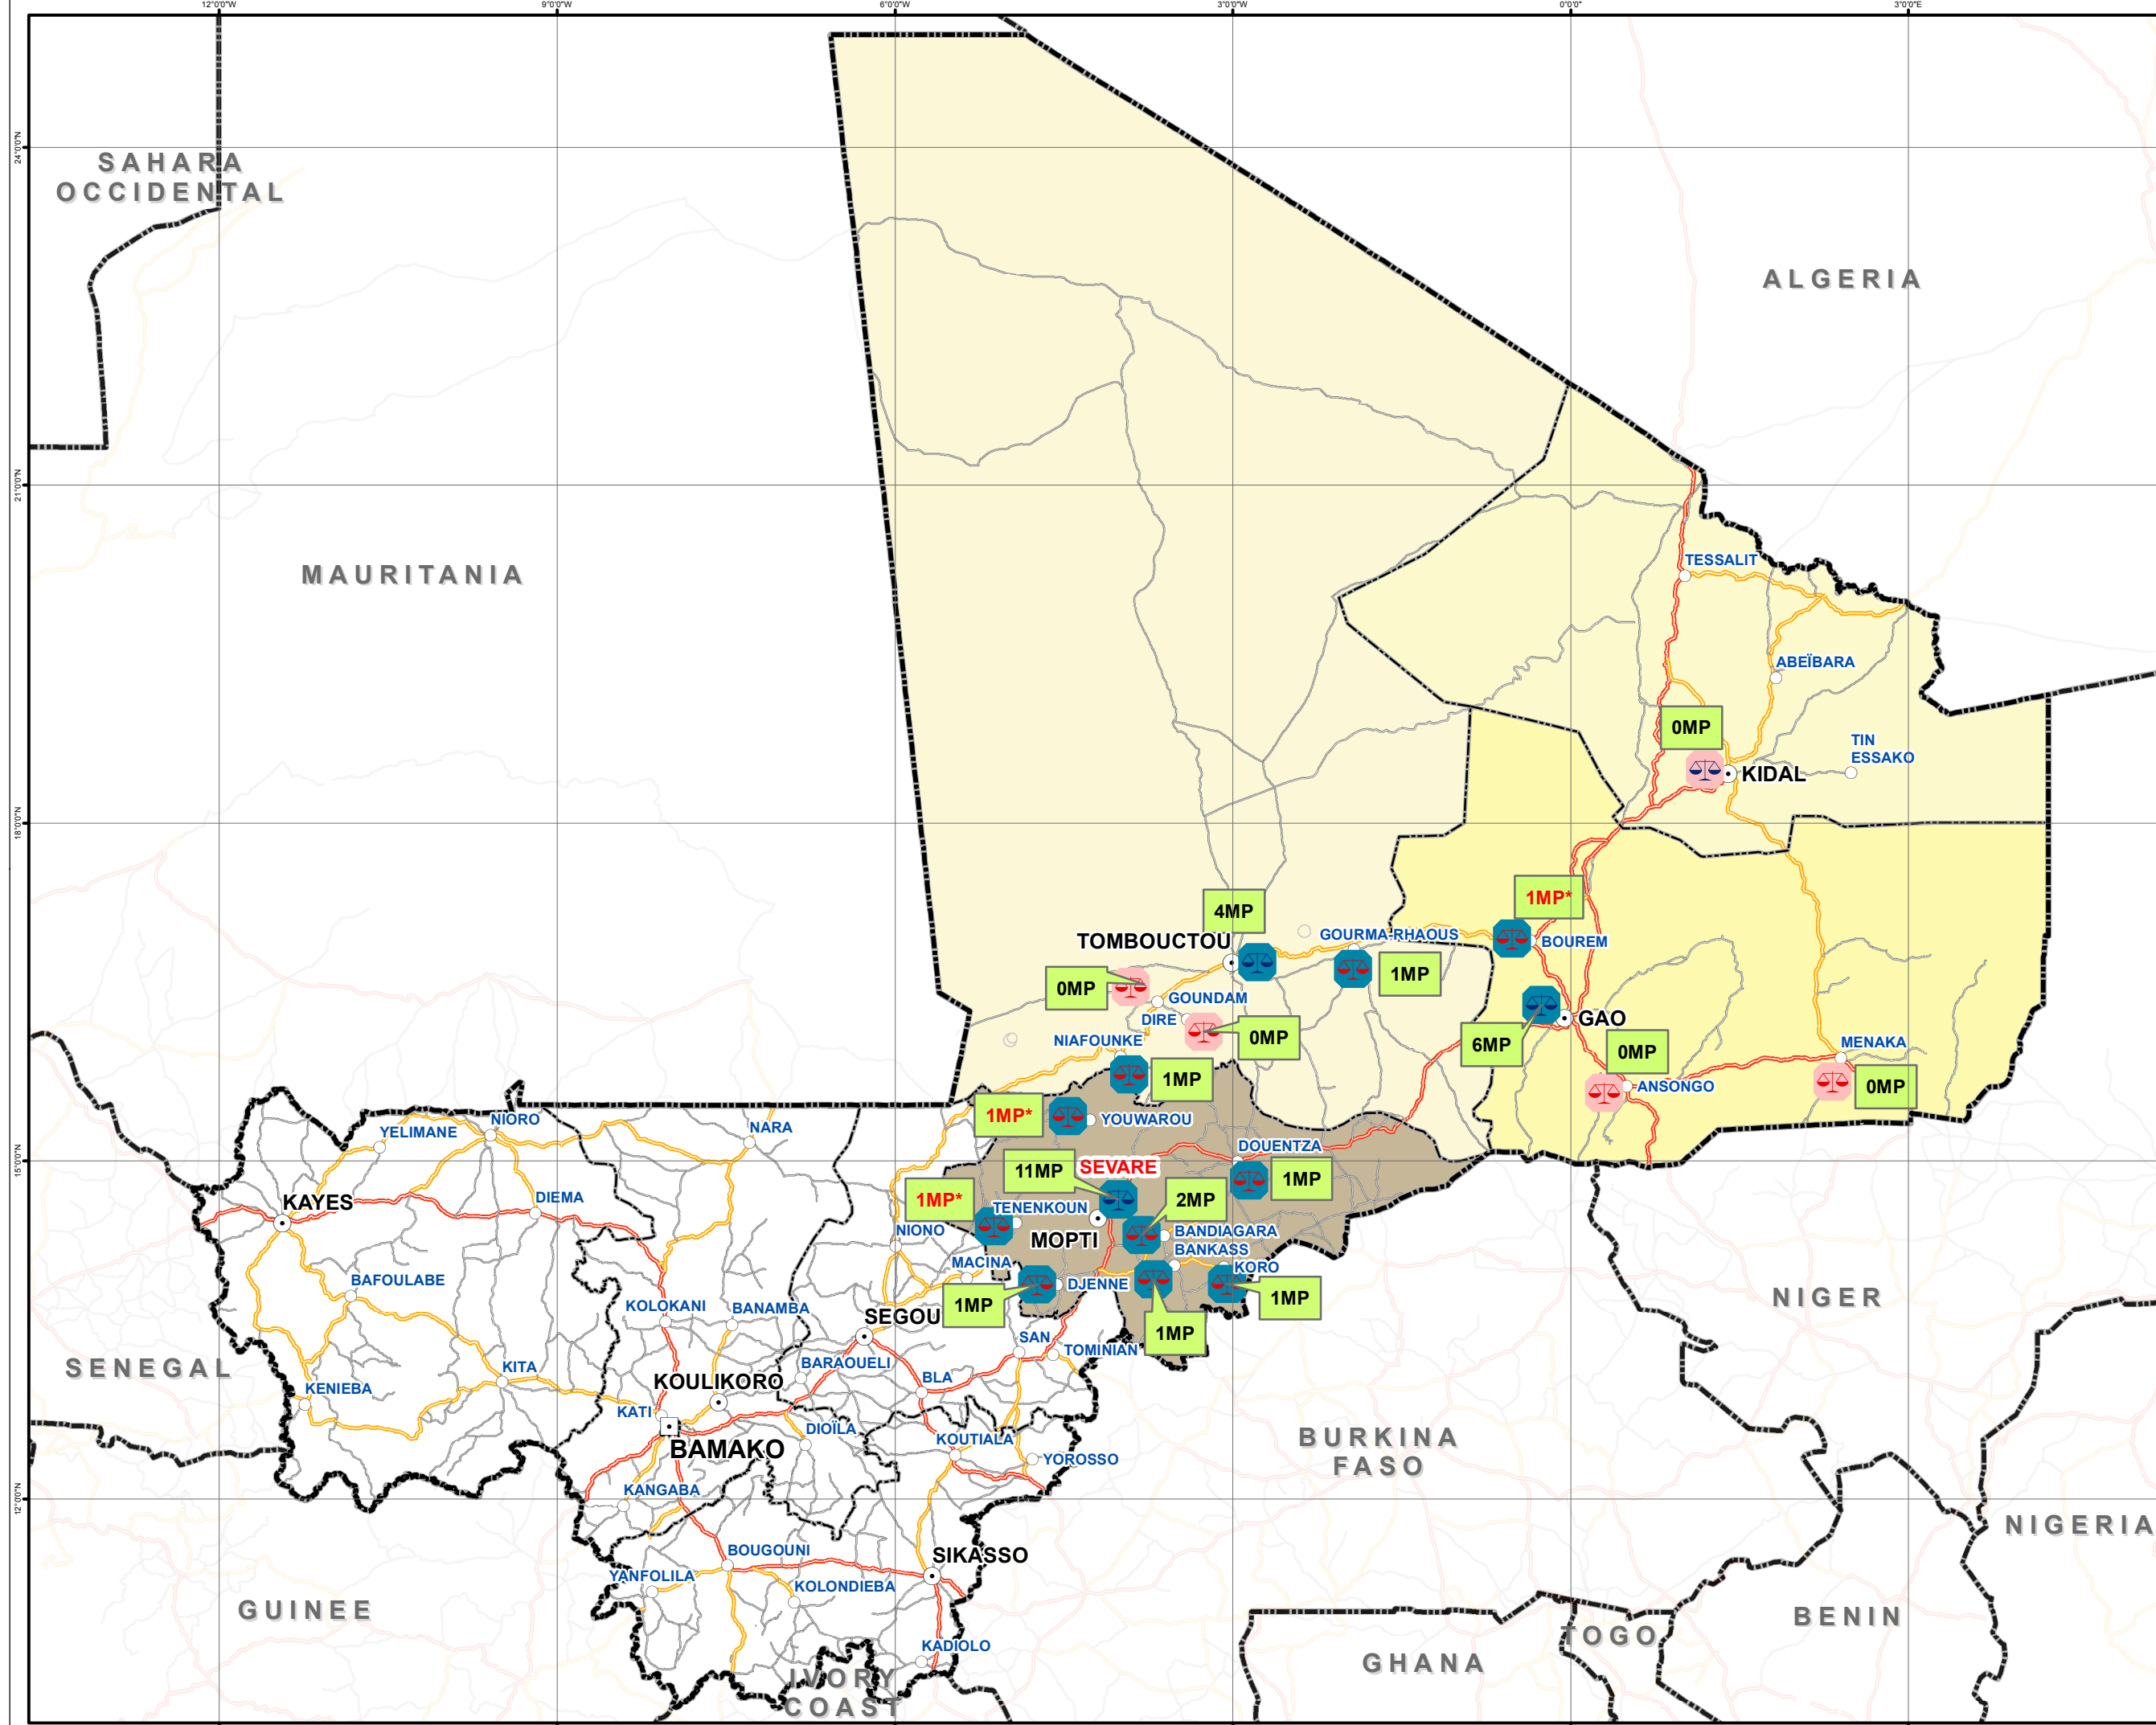

TRIBUNAUX DE GRANDE INSTANCE (TGI) ET JUSTICE DE PAIX A COMPETENCE ETENDUE (JPCE) DANS LES REGIONS DU NORD ET MOPTI

Legende

- Tribunaux de Grande Instance
- Justice de Paix à compétence Etendue
- Tribunaux Fonctionnels
- Tribunaux Non Fonctionnels
- Capital
- Region
- Cercle
- Route principale
- Route secondaire
- Piste principale
- MP** Magistrats Présents
- MP*** Magistrats Temporairement Relocalisés

SCALE: 1/6,000,000
1 cm = 60 km

400,000 200,000 0 400,000 Feet
60 30 0 60 Statute Miles
60 30 0 60 Nautical Miles

Ellipsoid : WGS 1984
Grid : GCS WGS 1984
Units : Degree

Creation date: 12 April 2016
Last updated: 20 April 2016
Sources: MINUSMA

Refer corrections, additions and comments to the GIS office:
Logbase "Bolloré", Bamako, Mali
Via phone: +39 083 105 4000 6830 or Extension: 145-6830
Email: minusma-gis@un.org
For re-ordering quote Map number and Edition.

This product is exclusive property of MINUSMA, and designed for MINUSMA operational requirements. The boundaries, names, and the designations used or depicted on this map do not imply official endorsement or acceptance by the United Nations.